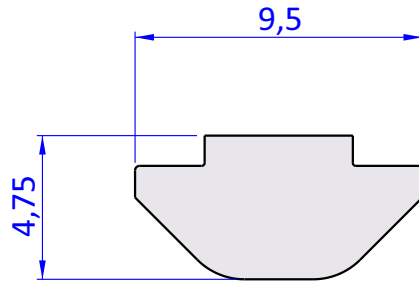

THE PROPERTY OF THE DRAWING IS ESTABLISHED BY LAW. IT IS FORBIDDEN TO PRODUCE OR SHOW IT TO THIRD PART. WITHOUT A WRITTEN AGREEMENT.

Item	Name	Q.ty
1	GWP.5.9.F	1

DESIGNED FROM	REVIEW
FPS Automation	A

DATE	WEIGHT
18/11/2022	0,001kg

CODE
CA.GWP.5.9.F

Format A4
UNI 936-76

GENERAL TOLERANCE
UNI - ISO 2768
CLASSE f

DESCRIPTION
CA.GWP.5.9.F