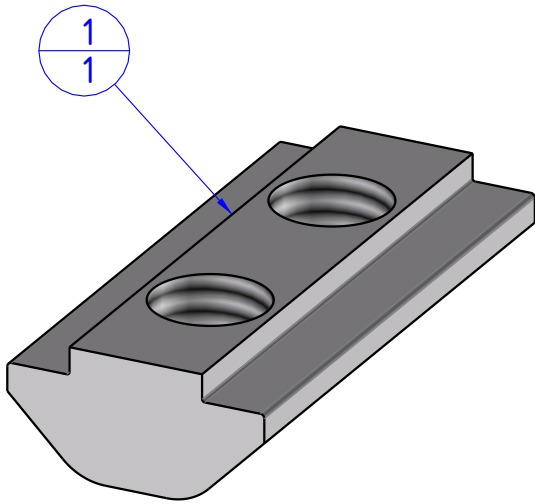

THE PROPERTY OF THE DRAWING IS ESTABLISHED BY LAW. IT IS FORBIDDEN TO PRODUCE OR SHOW IT TO THIRD PART. WITHOUT A WRITTEN AGREEMENT.

Item	Name	Q.ty
1	GWP.5.9.F	1

DESIGNED FROM	REVIEW
FPS Automation	A

DATE	WEIGHT
18/11/2022	0,001kg

CODE
CA.GWP.5.9.F

Format A4
UNI 936-76

GENERAL TOLERANCE
UNI - ISO 2768
CLASSE f

DESCRIPTION
CA.GWP.5.9.F