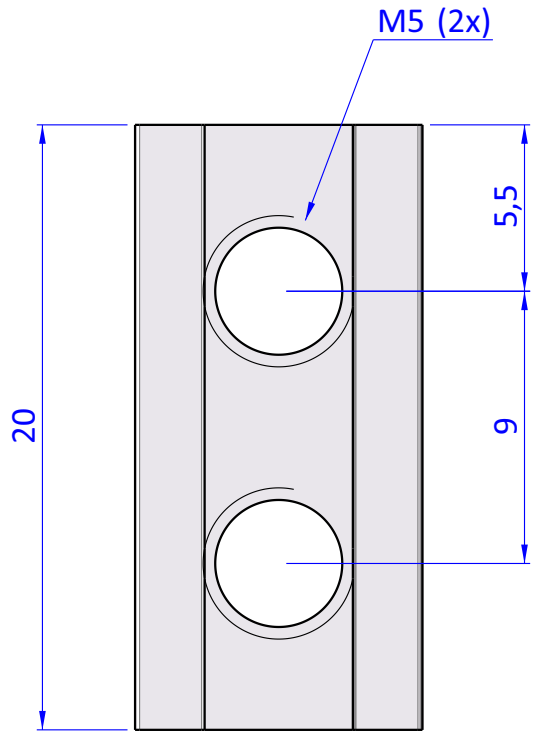

THE PROPERTY OF THE DRAWING IS ESTABLISHED BY LAW. IT IS FORBIDDEN TO PRODUCE OR SHOW IT TO THIRD PART. WITHOUT A WRITTEN AGREEMENT.

Item	Name	Q.ty
1	GWP.5.9.F	1

DESIGNED FROM	REVIEW
FPS Automation	A

DATE	WEIGHT
18/11/2022	0,001kg

CODE
CA.GWP.5.9.F

Format A4
UNI 936-76

GENERAL TOLERANCE
UNI - ISO 2768
CLASSE f

DESCRIPTION
CA.GWP.5.9.F